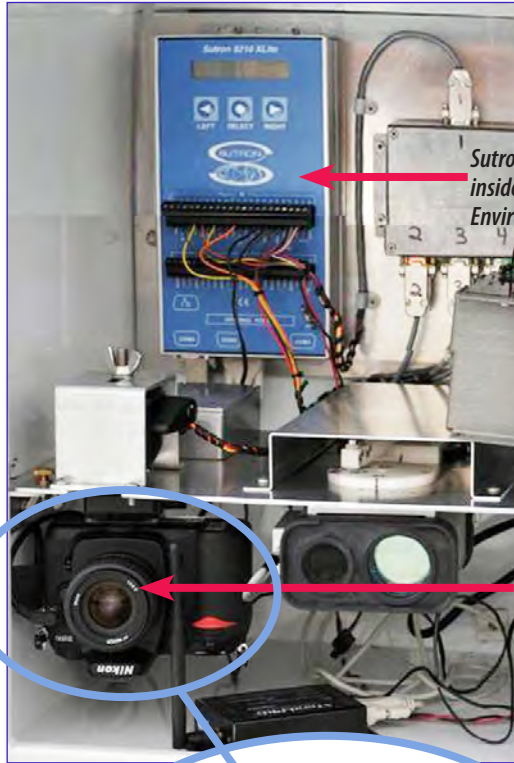

Glacial Environment Monitoring Stations

Sutron's 9210 Data Logger
inside Hubbard Glacier
Environment Station

Time Lapse Camera