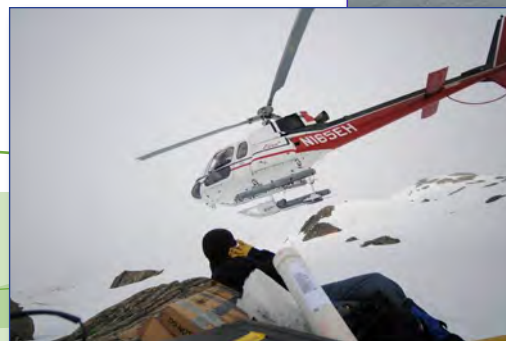

Glacial Environment Monitoring Stations

Typical Station

- Climate Monitoring
  - Imagery
    - ✓ Time-lapse photography
    - ✓ Realtime video
    - ✓ Thermal
  - Glacier Motion
  - GPS
  - Seismic
  - Oceanographic
  - *Ice strength and temperature

Automation

- Near-realtime (6 hour cycle)
- Riegl high-precision laser rangefinder
- Time-lapse camera (Nikon D-300)
- Meteorological measurements
- Satellite communications
- Public access www.glacierresearch.org

Real-Time Monitoring Locations

(www.glacierresearch.org)

Hubbard Glacier, Alaska (x4)

- ✓ Terminus motion
- ✓ Climate
- ✓ Time-lapse photography

Columbia Glacier, Alaska

- ✓ USGS Benchmark Glaciers
- ✓ Wolverine Glacier

Gulkana Glacier

*Helheim Glacier, Greenland

*79 Degrees North Glacier, Greenland

*Pegasus Runway – Antarctica

SUTRON CORPORATION

22400 Davis Drive
GS-25F604D SBSA

Sterling, VA 20164
NESDIS Certified

(703) 406-2800
ISO Certified

(703) 406-2801 Fax
Sutron is an authorized

www.sutron.com

sales@sutron.com

Iridium® Value Added Reseller (VAR).

page 1
1/12/2012