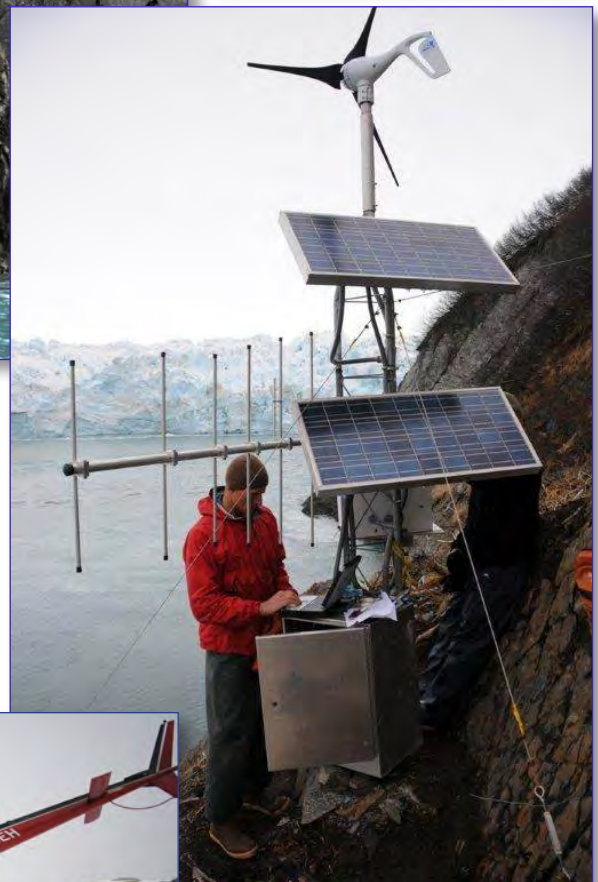

Glacial Environment Monitoring Stations

Typical Station

- Climate Monitoring
  - Imagery
    - ✓ Time-lapse photography
    - ✓ Realtime video
    - ✓ Thermal
  - Glacier Motion
  - GPS
  - Seismic
  - Oceanographic
  - *Ice strength and temperature

Automation

- Near-realtime (6 hour cycle)
- Riegl high-precision laser rangefinder
- Time-lapse camera (Nikon D-300)
- Meteorological measurements
- Satellite communications
- Public access www.glacierresearch.org

Real-Time Monitoring Locations

(www.glacierresearch.org)

Hubbard Glacier, Alaska (x4)

- ✓ Terminus motion
- ✓ Climate
- ✓ Time-lapse photography

Columbia Glacier, Alaska

- ✓ USGS Benchmark Glaciers
- ✓ Wolverine Glacier

Gulkana Glacier

*Helheim Glacier, Greenland

*79 Degrees North Glacier, Greenland

*Pegasus Runway – Antarctica

SUTRON CORPORATION

22400 Davis Drive
GS-25F604D SBSA

Sterling, VA 20164
NESDIS Certified

(703) 406-2800
ISO Certified

(703) 406-2801 Fax
Sutron is an authorized

www.sutron.com

sales@sutron.com

Iridium® Value Added Reseller (VAR).

page 1
1/12/2012